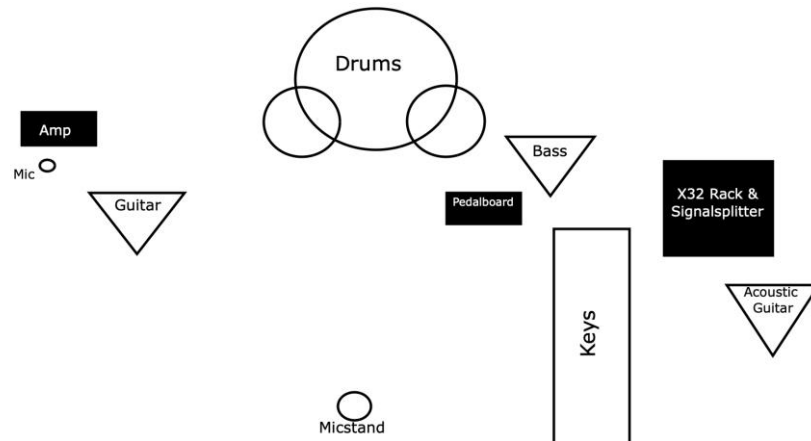

Tech Rider

YASMIN SIDIBE

Stageplan

YASMIN SIDIBE

Besetzung:

Yasmin Sidibe – Vocals

Felix Hien – Keys

Niclas Böhm - Drums

Rober Prost – Bass

Luca Mewes – Gitarre

Patchplan

Channel	Input
1	Bass
2	Git
3	Akustik Git
4	Vox
5	Kick I
6	Kick II
7	Snare I
8	Snare II
9	OH L
10	OH R
11	HH
12	Tom I
13	Tom II
14	Dick
15 (nur falls Ableton nicht funktioniert)	Keys Backup L
16 (nur falls Ableton nicht funktioniert)	Keys Backup R
17	Keys L
18	Keys R
19	Backing Vocals L
20	Backing Vocals R
21	Percussion & FX L
22	Percussion & FX R
23	Synth L
24	Synth R